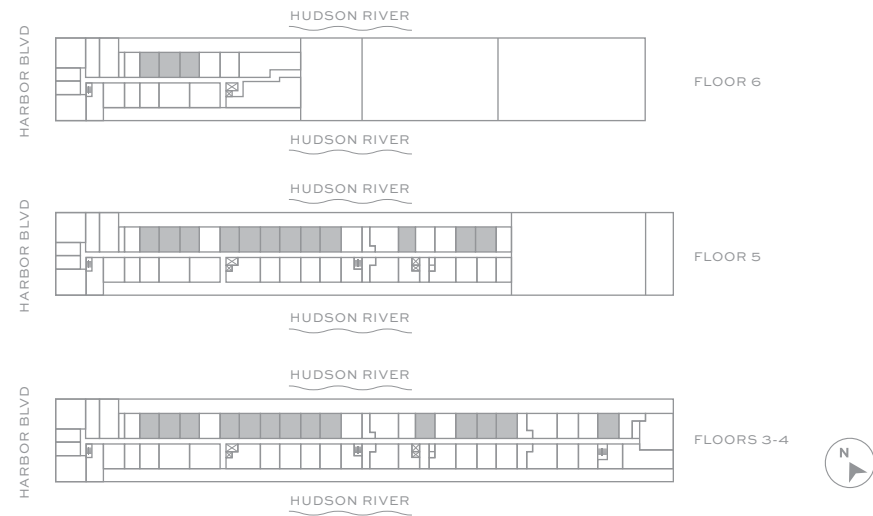

### AO1N

Residences 10, 12, 14, 18, 20, 22, 24, 26,  
28, 38, 42, 44, 46 & 56  
1 Bedroom | 1 Bathroom  
Floors 3 - 6

NOTES: \_\_\_\_\_  
 \_\_\_\_\_  
 \_\_\_\_\_

1500 Harbor Blvd, Weehawken, New Jersey 07086  
 201.353.1500 | Harbor1500.com