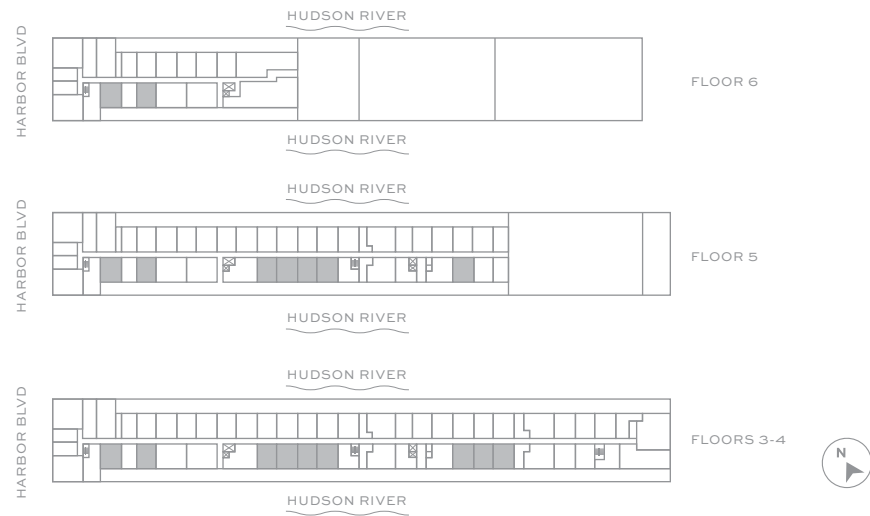

HARBOR

1500

RESIDENCES

09, 13, 21, 23, 25,
27, 39, 41 + 43

1 Bedroom | 1 Bathroom
Floors 3 - 6

NOTES: _____

1500 Harbor Blvd, Weehawken, New Jersey 07086
201.353.1500 | Harbor1500.com