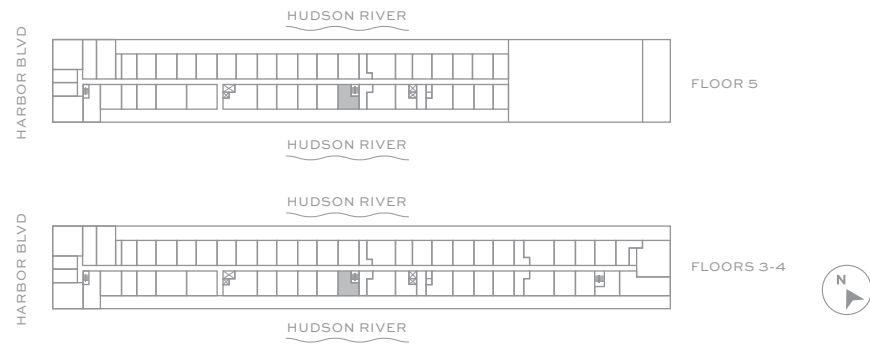

HARBOR

1500

RESIDENCE

29

Studio | 1 Bathroom
Floors 3 - 5

NOTES: _____

1500 Harbor Blvd, Weehawken, New Jersey 07086
 201.353.1500 | Harbor1500.com