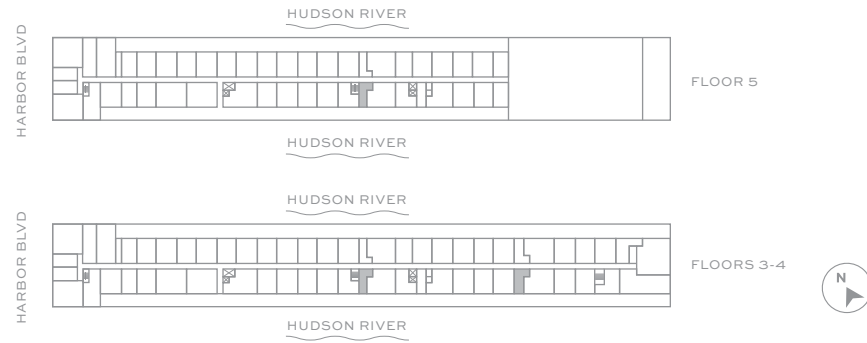

HARBOR

1500

SO1S

Residences 31 & 45
 Studio | 1 Bathroom
 Floors 3 - 5

NOTES: _____

1500 Harbor Blvd, Weehawken, New Jersey 07086
 201.353.1500 | Harbor1500.com